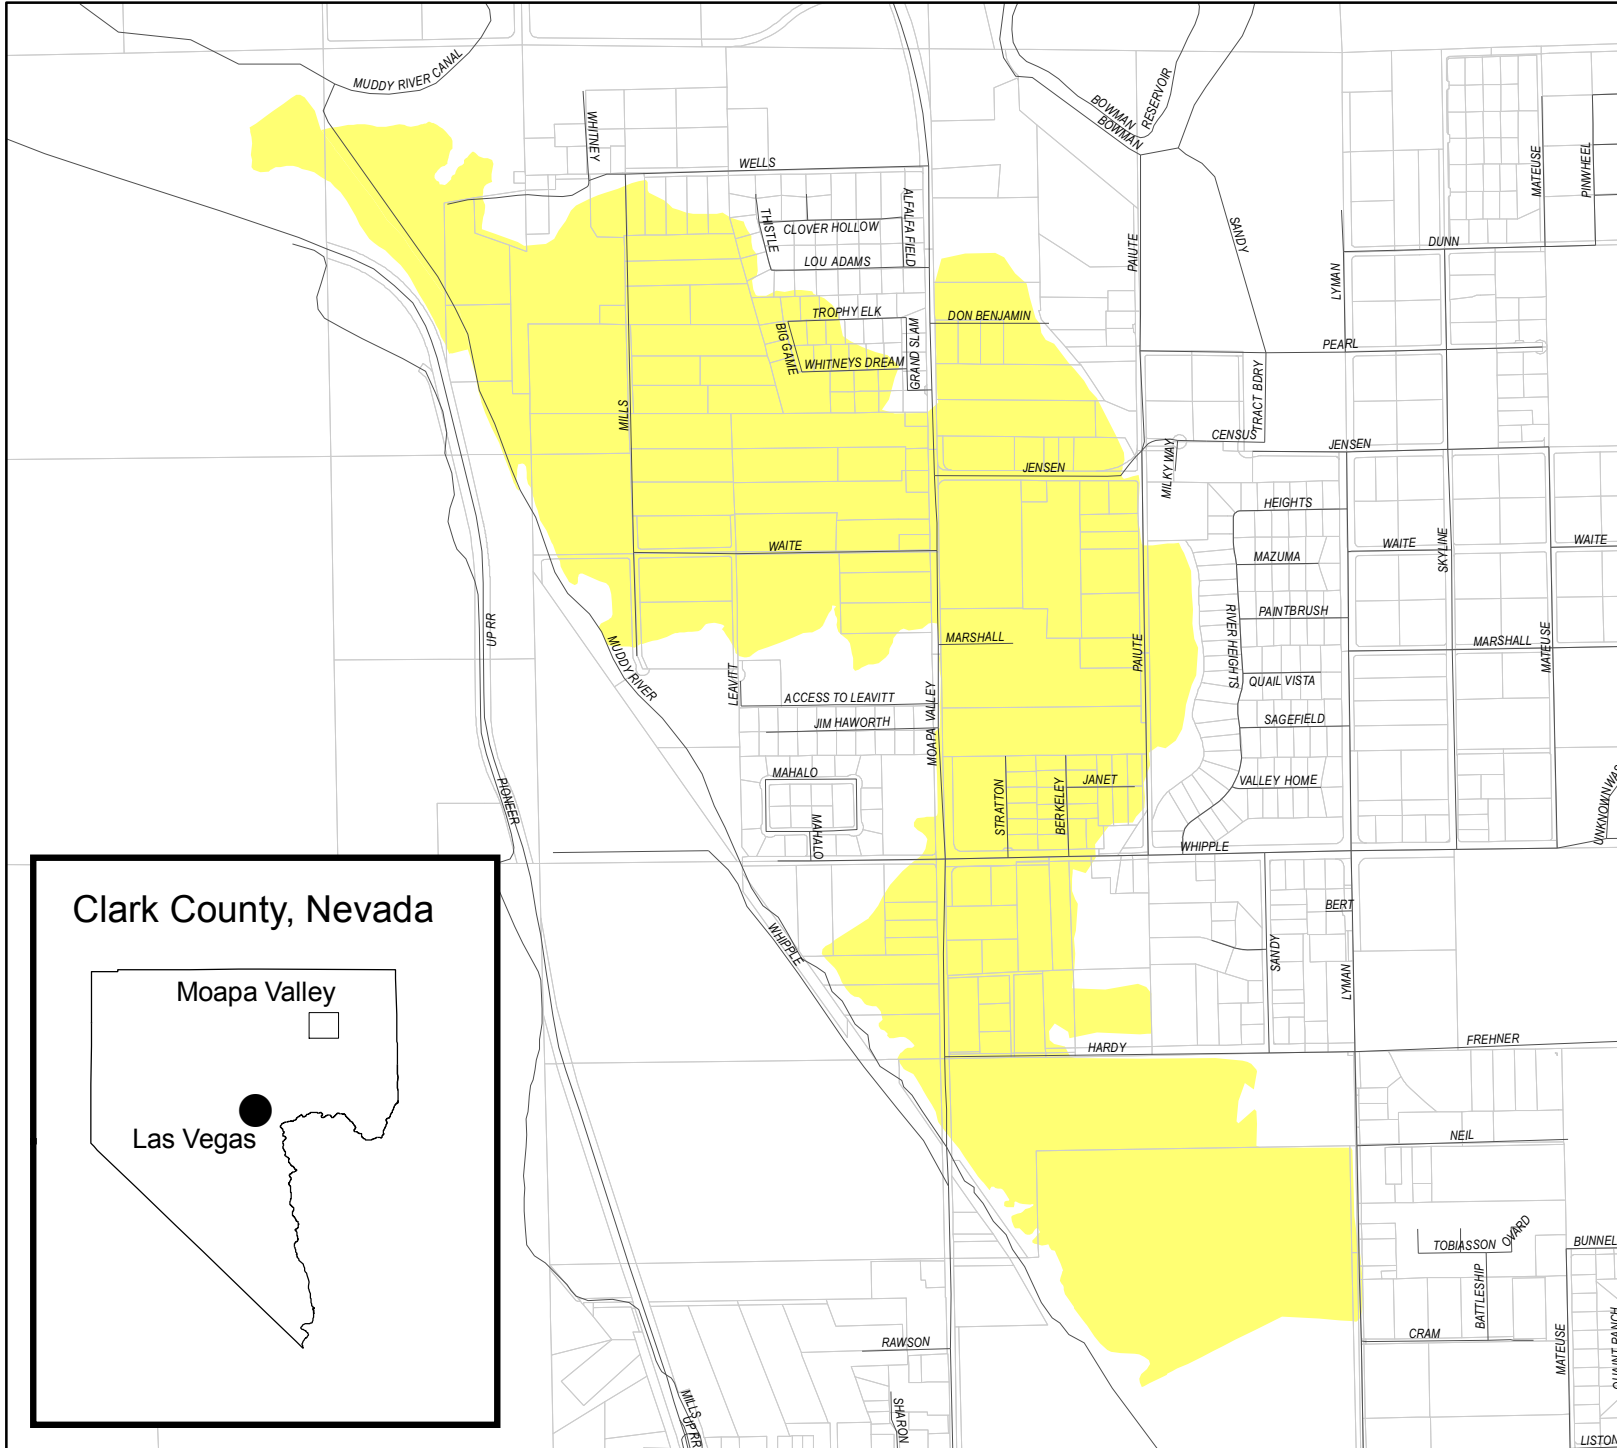

Proposed Flood Zones

Moapa Valley, Nevada

1 in = 0 miles